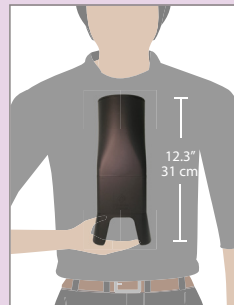

Colors: White/Gray/Black

Installation

- Mount to the wall

ScentScape D2000

Voltage: 120V AC

Dimension: 4.25" x 12.3" x 4.25"

Net Weight: 1.6 lb

Coverage: 1000-2000 cu ft

Color: Black

Installation

- Mount to the wall
- Floor and Tabletop placement
- Adjustable speed
- 10-ft electric cord

D2500

Voltage: 3V D-cell/120V AC

Dimension: 6.25" x 8" x 3"

Net Weight: 1.2 lb

Coverage: 1500-8000 cu ft