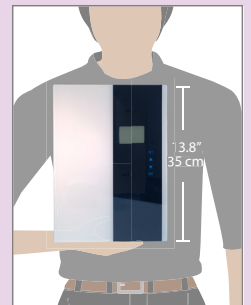

D4500 (Large)

Voltage: 120V AC

Dimension: 10.25" x 13.8" x 5"

Net Weight: 11.24 lb

Coverage: 63000 cu ft

Color: Two-tone (Black and White)

Installation

- Floor placement
- Connect with HVAC
- Mount to the wall
- Programmable